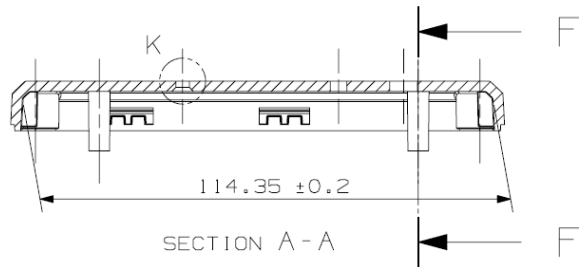

Dimensions in mm

Dimensions of plastic panel **BPA000100000R Battery Alarm GX**

Revision : v1.0
Date : 12-08-2015