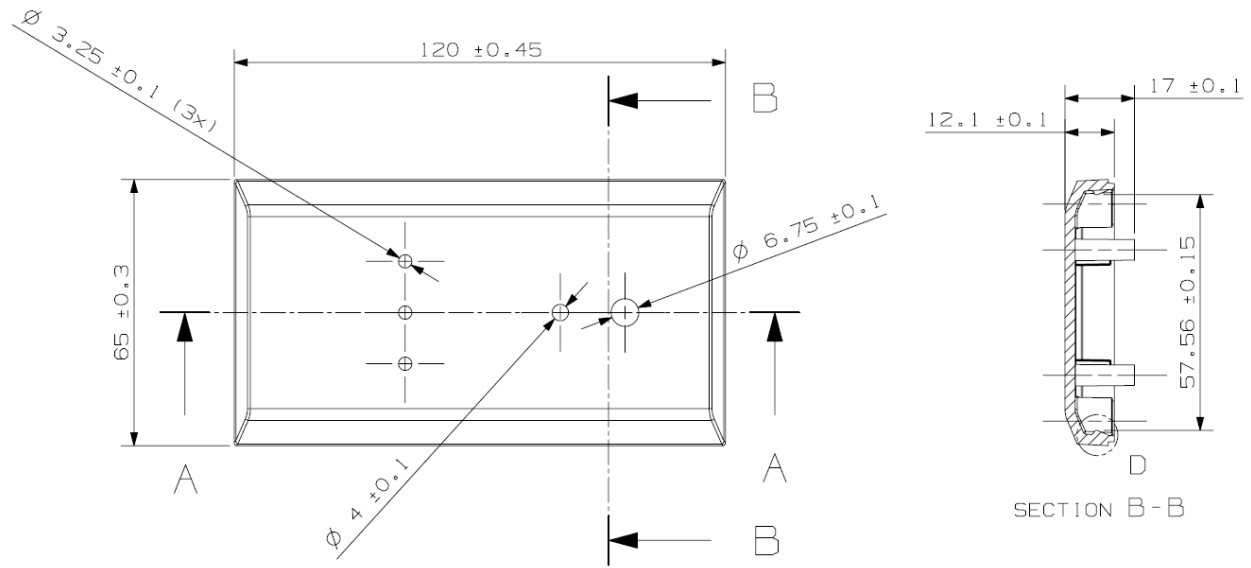

Dimensions in mm

Dimensions of plastic panel **BPA000100000R Battery Alarm GX**

Revision : v1.0
Date : 12-08-2015