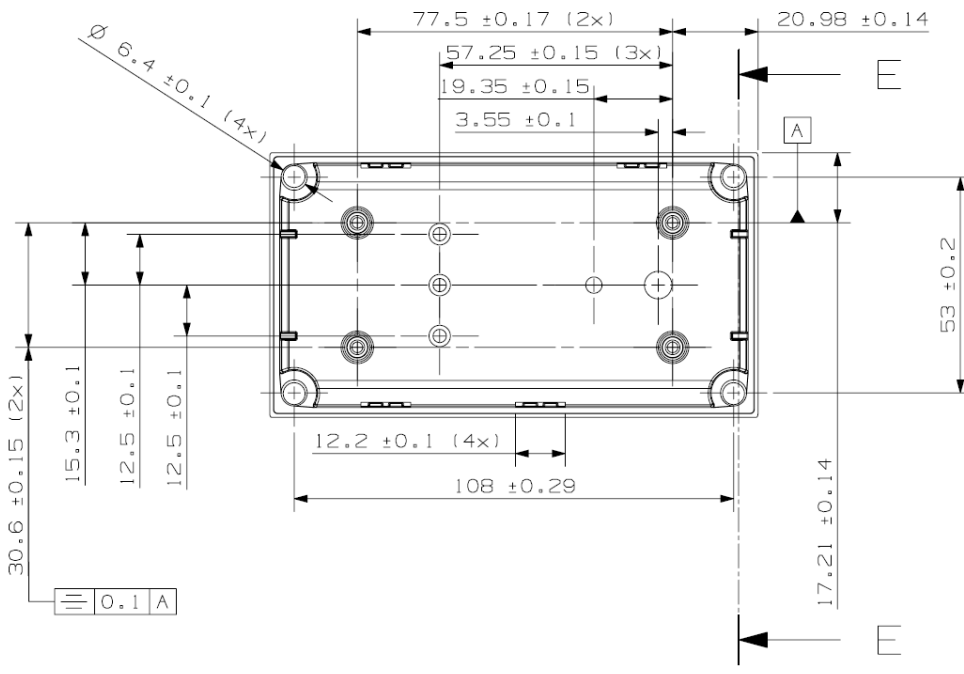

Dimensions in mm

Dimensions of plastic panel **BPA000100000R Battery Alarm GX**

Revision : v1.0
Date : 12-08-2015